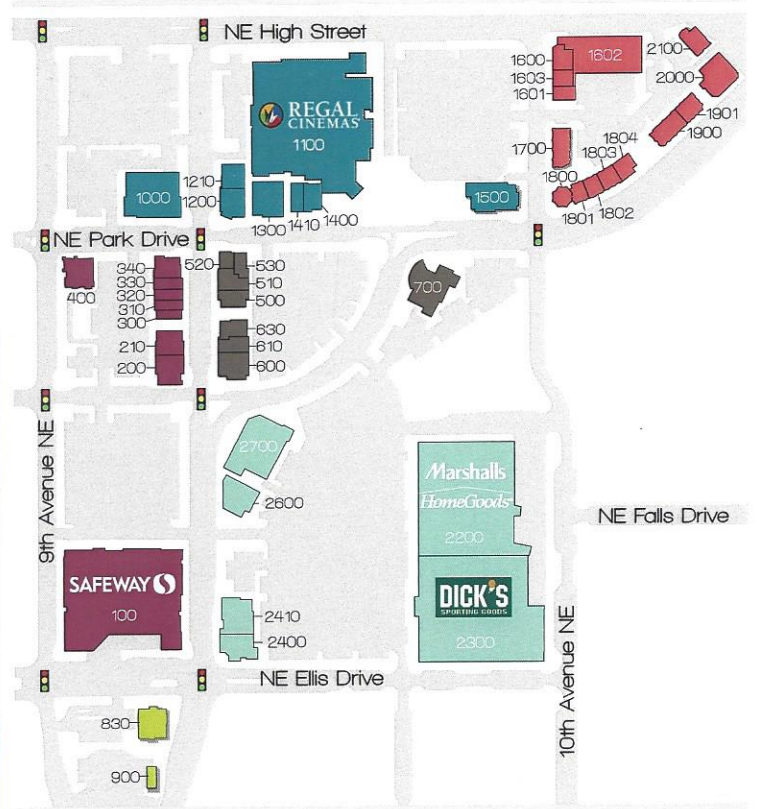

YOUR
GUIDE
TO GRAND RIDGE PLAZA

DISCOVERIES. EVERY DAY.

- 0100 Safeway
- 0200 Wells Fargo
- 0210 Civilized Nature
- 0300 Issaquah Highlands Nails
- 0310 The UPS Store
- 0320 Great Clips
- 0330 GNC
- 0340 Jimmy John's Gourmet Sandwiches
- 0400 Starbucks
- 0500 Mod Super Fast Pizza
- 0510 Frame Central
- 0520 Francesca's Collection
- 0530 Opal Boutique
- 0600 Bai Tong Thai Restaurant
- 0610 TD Curran
- 0630 Soma Intimates
- 0700 The Ram
- 1000 BevMo!
- 1100 Regal Cinemas
- 1200 Zumiez
- 1210 Seattle Sun Tan
- 1300 Sorella Salon & Spa
- 1400 Chinese Cafe
- 1410 Pinkabella Cupcakes
- 1500 Big Fish Grill

- 1600 Myspine Sports Therapy
- 1601 Ben & Jerry's
- 1602 IHCA
- 1603 Regency Centers Management Office
- 1700 Naturomedica
- 1800 Caffe Ladro
- 1801 Optica Vision Care
- 1802 Subway
- 1803 Highlands Cleaners
- 1804 Kumon Learning Center
- 1900 Agave
- 1901 Aji Sushi Bar & Grill
- 2000 Sip Wine, Bar & Restaurant
- 2100 Barre3

- 2200 Marshalls/HomeGoods
- 2300 Dick's Sporting Goods
- 2400 Issaquah Highlands Dental Group
- 2410 Carter's
- 2600 Jos. A. Bank
- 2700 Ulta Cosmetics

- 0830 HomeStreet Bank
- 0900 Safeway Fuel Station