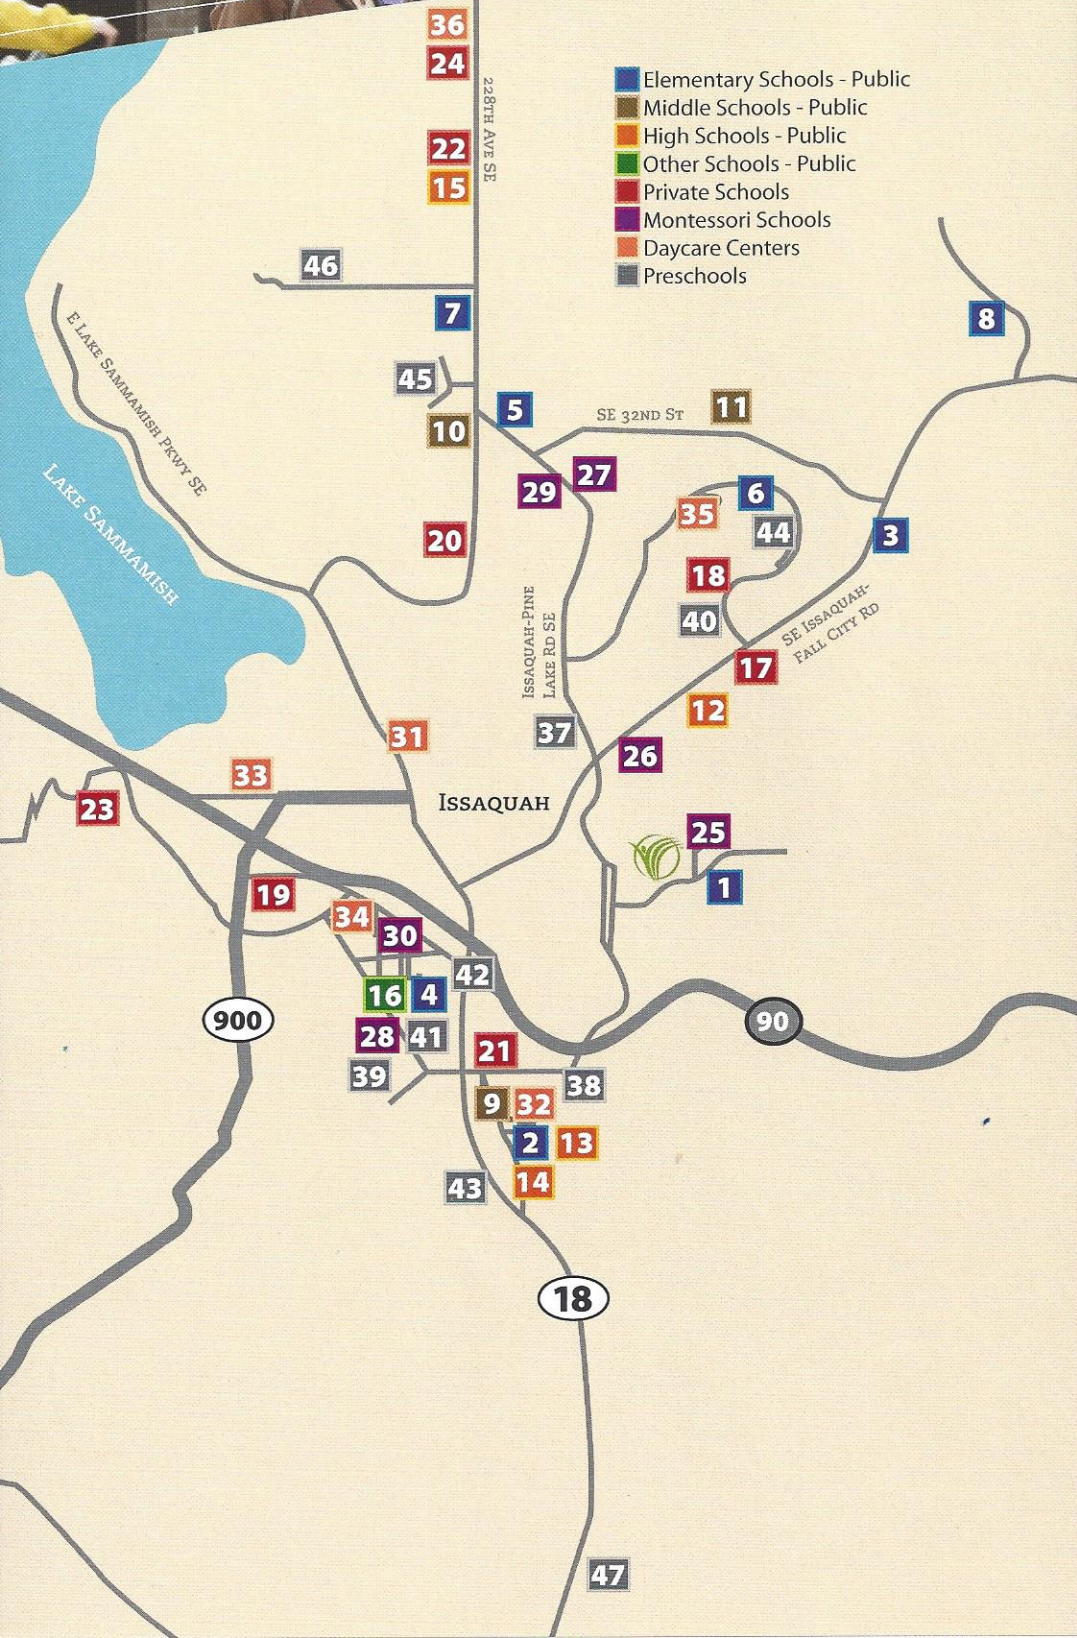

Issaquah Highlands School Guide

SCHOOL	DISTANCE IN MILES
1. Grand Ridge Elementary	0.4
2. Clark Elementary	2.3
3. Endeavor Elementary	3.1
4. Issaquah Valley Elementary	3.2
5. Sunny Hills Elementary	3.3
6. Challenger Elementary	3.5
7. Discovery Elementary	4
8. Cascade Ridge Elementary	5
9. Issaquah Middle School	2.3
10. Pine Lake Middle School	3.7
11. Beaver Lake Middle School	4.2
12. Pacific Cascade Freshmen	1.9
13. Tiger Mountain Community High	2.3
14. Issaquah High School	2.4
15. Skyline High School	4.7
16. Issaquah Special Services School	3.1
17. Snoqualmie Springs School	2.4
18. Dartmoor	2.6
19. Emerald Heights Academy	3.9
20. Sammamish Christian	4.3
21. St. Joseph	4.4
22. Arbor Elementary	4.7
23. Cougar Mountain Academy	5.6
24. La Petite Academy	5.7
25. Lakeside Montessori	0.4
26. Issaquah Montessori	1.6
27. Lake Side Montessori	3
28. Pine Ranch Montessori	3
29. Bellevue Montessori - Pine Lake	3
30. Sunnybrook Montessori	3.2
31. Arbor School	1.9
32. Heart in Hand Child Care	2.4
33. KinderCare	3.2
34. Kid's Country Child Care	3.3
35. Debbie's Darlings	3.5
36. KinderCare	5.8
37. Little Miracles Preschool	1.4
38. Giggly Wiggly Preschool	1.7
39. Issaquah Co-Op Preschool	2.5
40. Kids Play	2.5
41. Primetime Preschool	2.5
42. Issaquah Learning Garden	2.7
43. Our Savior Lutheran	2.7
44. The Rainbow School	3.2
45. Sammamish Learning Center	3.9
46. Pine Lake Co-Op Preschool	5.1
47. The Children's Garden	5.3